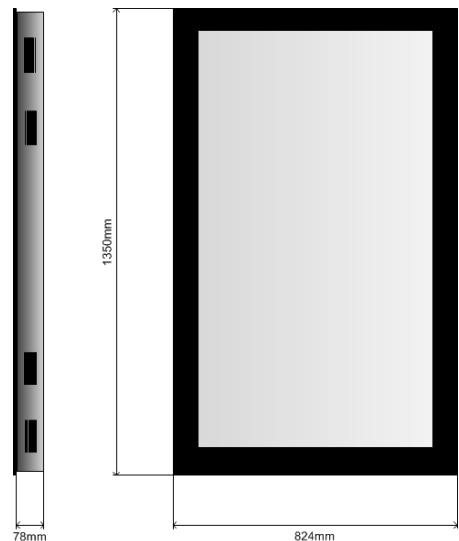

(Technical details can be changed without notice)

Order Nr.: DS-110-05501-01

multitech ag
Birkenstrass17
8306 Bruettisellen
Switzerland

Tel +41 44 883 28 28
Fax +41 44 883 28 29
Email info@multitech.ch
WEB www.multitech.ch